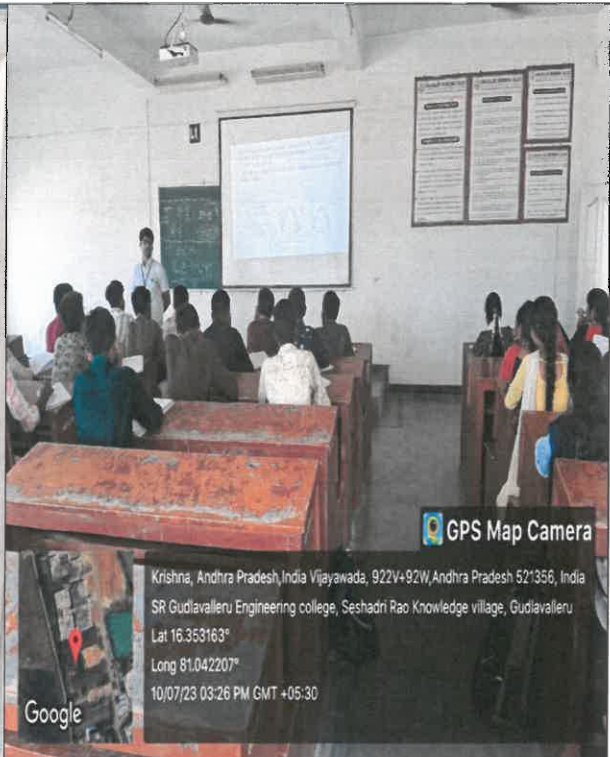

SESHADRI RAO GUDLAVALLERU ENGINEERING COLLEGE

(An Autonomous Institute with Permanent Affiliation to JNTUK, Kakinada)

Seshadri Rao Knowledge Village, GUDLAVALLERU-521 356, Krishna District, A.P., India

(Approved by AICTE, New Delhi and Permitted by A.P. State Government)

Accredited by NAAC

Phone Nos. 08674-273737, 273888, Mobile: +91 9848779121 Fax No. 08674-273957

E-mail: principal@gecgudlavalleru.ac.in, office@gecgudlavalleru.ac.in, Web: www.gecgudlavalleru.ac.in

Room No: N-219   AY: 2022-23   Semester: II   Class: II-CE-A

DAY	ROO M NO.	9:00-9:50	9:50-10:40	10:40-11:30	11:30-12:20	ROO M NO.	1:20-2:10	2:10-03:00	3:00-3:50	3:50-4:40	
		1	2	3	4		5	6	7	8	
Mon	N 219	PYTHON PROGRAMMING			NSM(T)	L U N C H	N 219	OE-I		Honor/Minor Degree HHM (RC) CLUB	
Tue	N 219	OE-I		Honor/Minor Degree HHM (RC) PP (RC)	N 219		HHM	SA	NSS / YOGA		
Wed	N 219	SA(T)	FM&HM / CT LAB				N 219	CT	SA	HHM (T)	COUN
Thur	N 219	PP	SA	HHM	CT		N 219	PFC			
Fri	N 219	NSM	CT	CLT			N 219	NSM (RC)	CT (RC)	SA (RC)	LIB
Sat	N 219	HHM	SA	PP	NSM		N 219	FM&HM / CT LAB		ASSOC	
							N 219	GATE / HL		NSM	
							N 219	CT (RC)	SA (RC)		

Principal
Seshadri Rao
Gudlavalluru Engineering College
Seshadri Rao Knowledge Village
Gudlavalluru - 521 356, Krishna District. A.P.