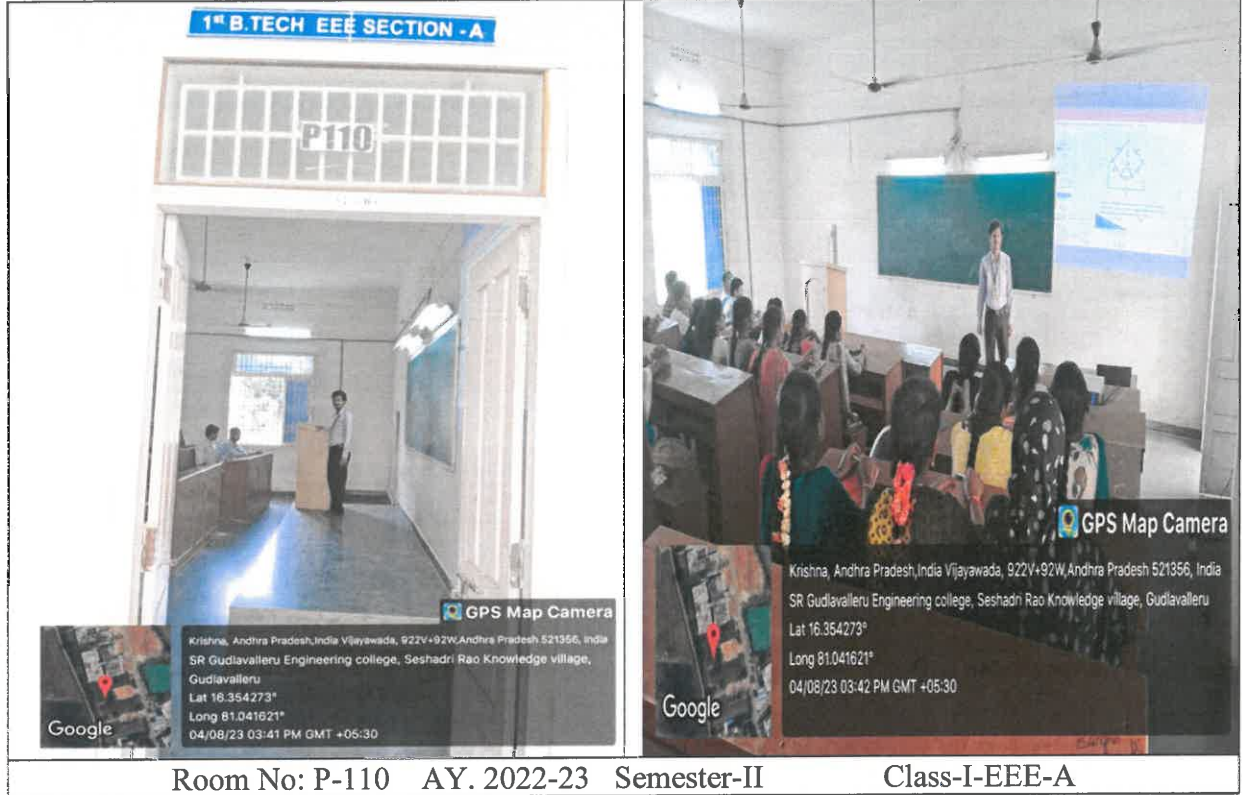

SESHADRI RAO GUDLAVALLERU ENGINEERING COLLEGE

(An Autonomous Institute with Permanent Affiliation to JNTUK, Kakinada)

Seshadri Rao Knowledge Village, GUDLAVALLERU-521 356, Krishna District, A.P., India

(Approved by AICTE, New Delhi and Permitted by A.P. State Government)

Accredited by NAAC

Phone Nos. 08674-273737, 273888, Mobile: +91 9848779121 Fax No. 08674-273957

E-mail: principal@gecgudlavalluru.ac.in, office@gecgudlavalluru.ac.in, Web: www.gecgudlavalluru.ac.in

Room No: P-110 AY. 2022-23 Semester-II Class-I-EEE-A

Section: A						Class Teacher : Mr. V. Pratap Babu					Academic Coordinator : Mr. V. Pratap Babu				
DAY	ROOM NO.	9:00-9:50	9:50-10:40	10:40-11:30	11:30-12:20	ROOM NO.	1:20-2:10	2:10-03:00	3:00-3:50	3:50-4:40					
		1	2	3	4		5	6	7	8					
Mon	P110	ENS	CT	PC	ITVC	L U N C H	N418	ED							
Tue	P110	PC	ENS	SSP	COUN		P306/307	SSP LAB							
Wed	P110	ITVC	SSP	PC LAB-2			P110	CT	DM	SSP	CA/PF/TTB				
Thur	P110	DM	ITVC	CT	PM		P110	ITVC	SSP	PC LAB-1					
Fri	N418	ED					P110	DM	CT	ITVC					
Sat	P110	PC	DM	ENS	LIBRARY		P110	SSP	ITVC	CT					

IQAC

Principal
PRINCIPAL
Seshadri Rao
Gudlavalluru Engineering College
Seshadri Rao Knowledge Village
Gudlavalluru - 521 356, Krishna District, A.P.