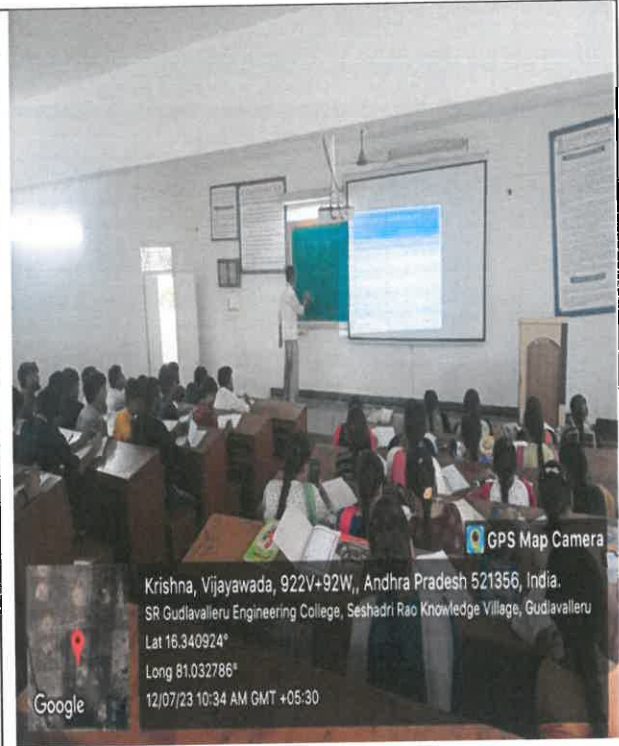

SESHADRI RAO GUDLAVALLERU ENGINEERING COLLEGE

(An Autonomous Institute with Permanent Affiliation to JNTUK, Kakinada)
Seshadri Rao Knowledge Village, GUDLAVALLERU-521 356, Krishna District, A.P., India
(Approved by AICTE, New Delhi and Permitted by A.P. State Government)
Accredited by NAAC

Phone Nos. 08674-273737, 273888, Mobile: +91 9848779121 Fax No. 08674-273957
E-mail: principal@gecgudlavalluru.ac.in, office@gecgudlavalluru.ac.in, Web: www.gecgudlavalluru.ac.in

Room No: M-110

AY: 2022-23

Semester: II

Class: II-ECE-B

DAY	ROOM No.	9.00-9.50	9.50-1.40	10.40-11.30	11.30-12.20	1.20-2.10	2.10-3.00	3.00-3.50	3.50-4.40
MON	M-110	DS Lab			TLW	OE-1		Honor/Minor	
TUE	M-110	OE-1		Honor/Minor		ACKTS	DS	S&G/C	
				VLSID	TLW				
WED	M-110	CLT		DS	LIB	TLW	ADC	VLSID	COUNS
		ACKTS	TLW						
THU	M-110	ADC	TLW	DS	VLSID	ACKTS/DCD Lab			LIB
FRI	M-110	ACKTS	DS	ACKTS	ADC	Programing for Corporate			
		VLSID (RC)	TLW (RC)	ADC (RC)	LIB				
SAT	M-110	ACKTS/DCD Lab			LIB	GATE/Higher Learning		ACKTS	
					ADC	VLSID			

IQAC

Principal
PRINCIPAL
Seshadri Rao
Gudlavalluru Engineering College
Seshadri Rao Knowledge Village
Gudlavalluru - 521 356, Krishna District, A.P.