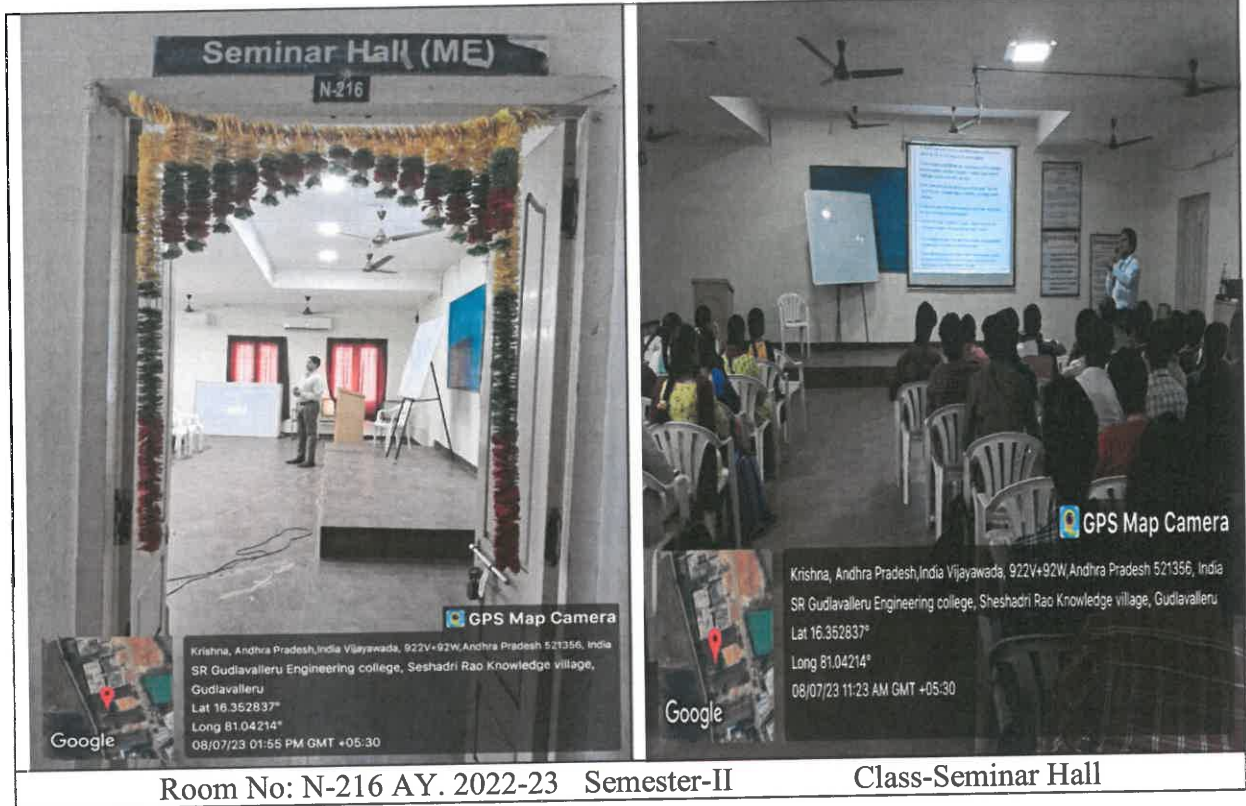

SESHADRI RAO GUDLAVALLERU ENGINEERING COLLEGE

(An Autonomous Institute with Permanent Affiliation to JNTUK, Kakinada)

Seshadri Rao Knowledge Village, GUDLAVALLERU-521 356, Krishna District, A.P., India

(Approved by AICTE, New Delhi and Permitted by A.P. State Government)

Accredited by NAAC

Phone Nos. 08674-273737, 273888, Mobile: +91 9848779121 Fax No. 08674-273957

E-mail: principal@gecgudlavalleru.ac.in, office@gecgudlavalleru.ac.in, Web: www.gecgudlavalleru.ac.in

IQAC
IQAC

Principal
PRINCIPAL
Seshadri Rao
Gudlavalleru Engineering College
Seshadri Rao Knowledge Village
Gudlavalleru - 521 356, Krishna District. A.P.