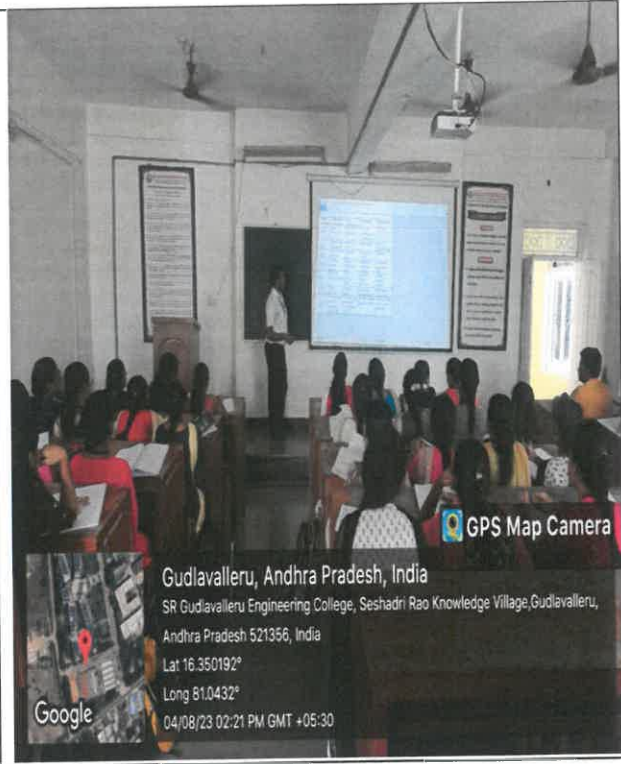

GPS Map Camera

Gudlavalleru, Andhra Pradesh, India
SR Gudlavalleru Engineering College, Seshadri Rao Knowledge Village, Gudlavalleru, Andhra Pradesh 521356, India
Lat 16.350192°
Long 81.0432°
04/08/23 02:21 PM GMT +05:30

Room No: M- 208

AY: 2022-23

Semester: II

Class: III-ECE-A

DAY	Room No.	9.00-9.50	9.50-10.40	10.40-11.30	11.30-12.20	L U N C H	1.20-2.10	2.10-3.00	3.00-3.50	3.50 -4.40
		1	2	3	4		5	6	7	8
Mon	M-208	EEPM	LICA	PE-II	LIB		LICA/MPMCA LAB			CLUB ACTIVITY
Tue	M-208	T&P					Field Visit (IIPC)			
		PE-II(RC)	EEPM(RC)	MES(RC)	LICA(RC)		DSP LAB			
Wed	M-208	LICA	MES	PE-II	LIB		LICA/MPMCA LAB			
Thu	M-208	OE-III		HONOR/MINOR			MES	EEPM	MES	LIB
				LICA(RC)	PE-II(RC)		HONOR/MINOR		OE-III	
Fri	M-208	MES	LICA	EEPM	COUN		MES	EEPM(RC)		
Sat	M-208	PE-II	GATE/HL		LIB		PE-II	CLT		
			LICA	EEPM				LICA	MES	

IQAC
IQAC

Principal
PRINCIPAL
Seshadri Rao
Gudlavalleru Engineering College
Seshadri Rao Knowledge Village
Gudlavalleru - 521 356, Krishna District, A.P.