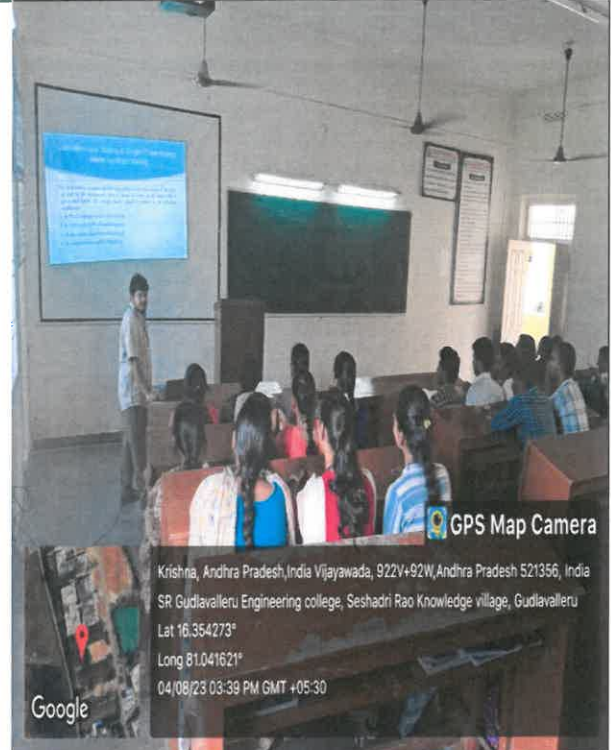

SESHADRI RAO GUDLAVALLERU ENGINEERING COLLEGE

(An Autonomous Institute with Permanent Affiliation to JNTUK, Kakinada)

Seshadri Rao Knowledge Village, GUDLAVALLERU-521 356, Krishna District, A.P., India

(Approved by AICTE, New Delhi and Permitted by A.P. State Government)

Accredited by NAAC

Phone Nos. 08674-273737, 273888, Mobile: +91 9848779121 Fax No. 08674-273957

E-mail: principal@gecgudlavalluru.ac.in, office@gecgudlavalluru.ac.in, Web: www.gecgudlavalluru.ac.in

Room No: P-111 AY. 2022-23 Semester-II Class-I-EEE-B

DAY	ROOM NO.	9:00-9:50	9:50-10:40	10:40-11:30	11:30-12:20	ROOM NO.	1:20-2:10	2:10-03:00	3:00-3:50	3:50-4:40
		1	2	3	4		5	6	7	8
Mon	P111	SSP	ITVC	PC LAB-2		P111	DM	CT	CT	CAPP/ITB
Tue	P111	CT	ENS	DM	ITVC	N418	ED			
Wed	P306/007	SSP LAB				P111	PC	ITVC	SSP	PM
Thur	P111	PC	ITVC	SSP	ENS	N418	ED			
Fri	P111	PC LAB-2		CT	ITVC	P111	SSP	DM	CT	COUN
Sat	P111	DM	SSP	ITVC	LIBRARY	P111	ENS	CT	PC	

(Signature)

Principal
PRINCIPAL
Seshadri Rao

Gudlavalluru Engineering College
Seshadri Rao Knowledge Village
Gudlavalluru - 521 356, Krishna District, A.P.