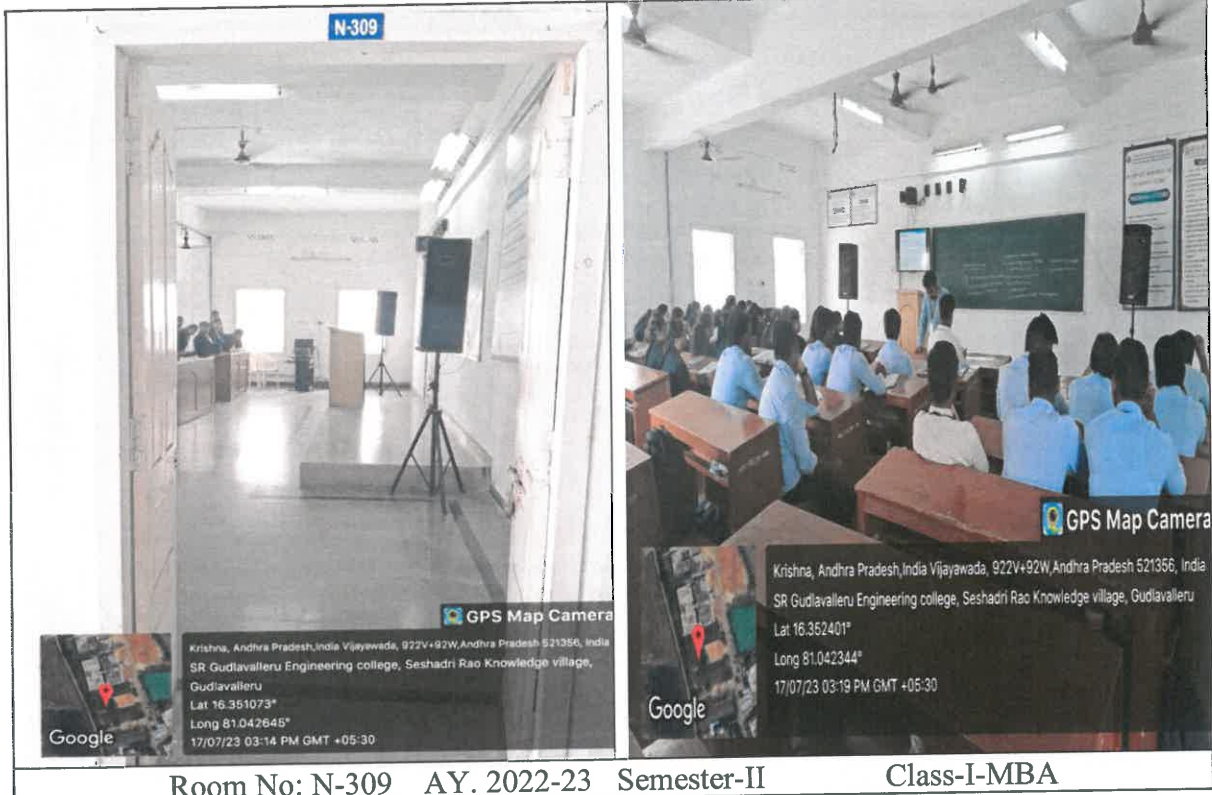

SESHADRI RAO GUDLAVALLERU ENGINEERING COLLEGE

(An Autonomous Institute with Permanent Affiliation to JNTUK, Kakinada)

Seshadri Rao Knowledge Village, GUDLAVALLERU-521 356, Krishna District, A.P., India

(Approved by AICTE, New Delhi and Permitted by A.P. State Government)

Accredited by NAAC

Phone Nos. 08674-273737, 273888, Mobile: +91 9848779121 Fax No. 08674-273957

E-mail: principal@gecgudlavalluru.ac.in, office@gecgudlavalluru.ac.in, Web: www.gecgudlavalluru.ac.in

Room No: N-309 AY. 2022-23 Semester-II Class-I-MBA

Day	Room No.	9.00 to 9.50 AM	9.50 to 10.40 AM	10.40 to 11.30 AM	11.30 to 12.20 PM	12.00 to 1.20 PM	1.20 to 2.10 PM	2.10 to 3.00 PM	3.00 to 3.50 PM
		1	2	3	4	L U N C H	5	6	7
Mon	N-309	OB	IB	HRM	POM	L U N C H B R E A K	FM	BRM	MM
Tue	N-309	HRM	OB	FM	MM		IB	BRM	LIBRARY
Wed	N-309	FM	OB	POM	IB		MM	HRM	Counselling
Thu	N-309	IB	HRM	FM	BRM		POM	PD	
Fri	N-309	MM	OB	BRM	FM		HRM	POM	IB
Sat	N-309	POM	OB	BRM	MM		LIB	PD	

Seshadri Rao
Principal

Seshadri Rao
Gudlavalluru Engineering College
Seshadri Rao Knowledge Village
Gudlavalluru - 521 356, Krishna District, A.P.