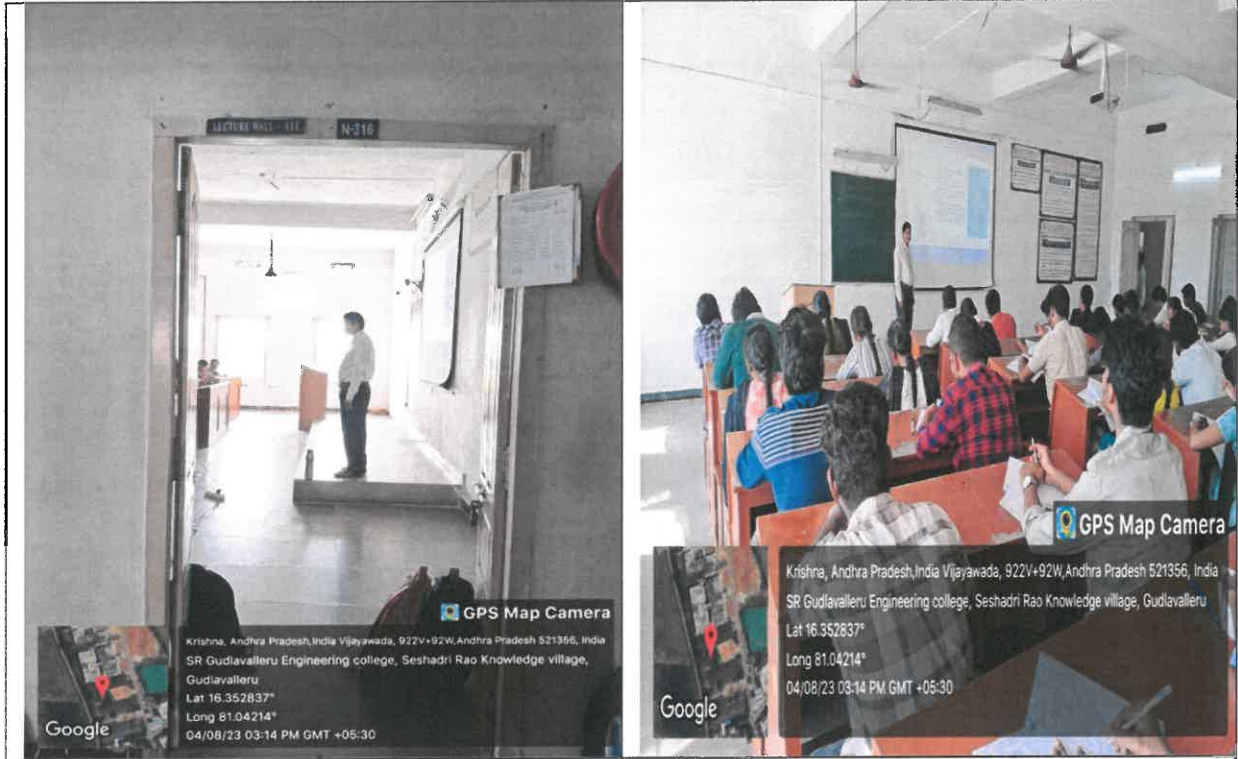

SESHADRI RAO GUDLAVALLERU ENGINEERING COLLEGE

(An Autonomous Institute with Permanent Affiliation to JNTUK, Kakinada)

Seshadri Rao Knowledge Village, GUDLAVALLERU-521 356, Krishna District, A.P., India

(Approved by AICTE, New Delhi and Permitted by A.P. State Government)

Accredited by NAAC

Phone Nos. 08674-273737, 273888, Mobile: +91 9848779121 Fax No. 08674-273957

E-mail: principal@gecgudlavalleru.ac.in, office@gecgudlavalleru.ac.in, Web: www.gecgudlavalleru.ac.in

Room No: N-316 AY. 2022-23 Semester-II Class-II-EEE-B

DAY	Room No	9:00-9:50	9:50-10:40	10:40-11:30	11:30-12:20	Room No	1:20-2:10	2:10-03:00	3:00-3:50	3:50-4:40	
		1	2	3	4		5	6	7	8	
Mon	N-316	CLT ISM SS		NMCA	PGS	L U N C H	N-316	OE-I		Honors Minors ISM(RC) SS(RC)	
Tue	N-316	OE-I		Honors Minors PGS(RC) NMCA(RC)			N-316	SS	ISM	PGS	COUN
Wed	N-316	NMCA	PGS	ISM	SS		DCMT EC LAB ASSOC				
Thur	N-316	SEES			NMCA		N-316	Programming for Corporate SS(RC) ISM(RC) NMCA(RC) PGS(RC)			
Fri	N-316	DCMT EC LAB			SS		N-316	ISM	NMCA	S & G CUL	
Sat	N-316	SS	ISM	GATE HL NMCA PGS			NMCA LAB -				

Principal
PRINCIPAL
Seshadri Rao
Gudlavalluru Engineering College
Seshadri Rao Knowledge Village
Gudlavalluru - 521 356, Krishna District. A.P.