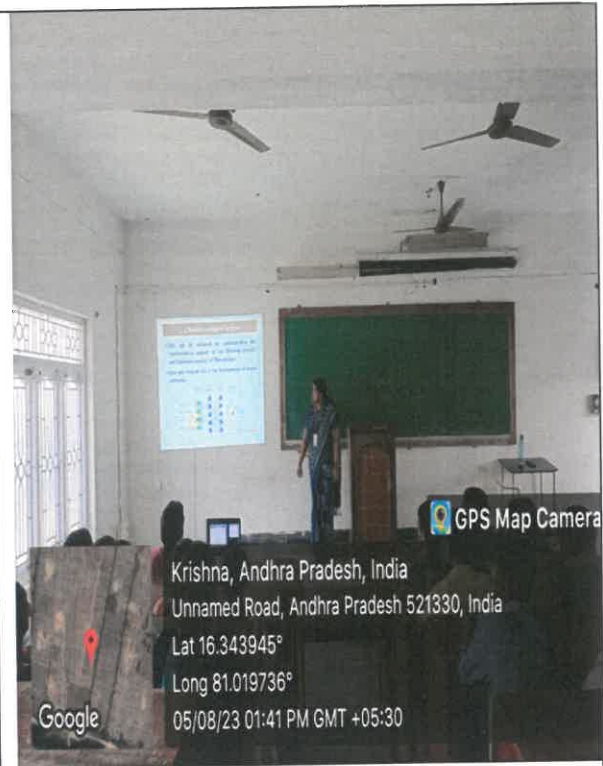

Krishna, Andhra Pradesh, India
Unnamed Road, Andhra Pradesh 521330, India
Lat 16.343945°
Long 81.019736°
05/08/23 01:41 PM GMT +05:30

Room No: M-125

AY: 2022-23

Semester: II

Class: II-CSE-A

DAY	Venue	9:00-09:50	09:50-10:40	10:40-11:30	11:30-12:20	12:20-1:20	Venue	1:20-2:10	2:10-03:00	3:00-3:50	3:50-4:40	
		1	2	3	4			5	6	7	8	
Mon	M-125	DAA	DMS	CLT(CO/OS)		L U N C H	M-125	OE		Honor Minor DMS-CLUB		
Tue	M-125	OE		Honor Minor CO DAA			M-125	CO	SE	DAA	ASSOC	
Wed	M-125/ DS&OST LAB	OS	<---GP LAB--->				M-125	GATE Higher Learning CO SE		NSS/Yoga		
Thur	M-125	CO	DAA	DMS	OS		OS&WT LAB	<---OS LAB--->				
Fri	M-125/ DS&OST LAB	DMS	<---SE LAB--->				M-125	PPT				
							M-125	SE(RC)	DMS(RC)	OS(RC)	COUN	
Sat	M-125	SE	OS	DAA	LIB		M-125	DMS(T)	OS	CO		

IQAC
IQAC

Principal
PRINCIPAL
Seshadri Rao
Gudlavalluru Engineering College
Seshadri Rao Knowledge Village
Gudlavalluru - 521 356, Krishna District, A.P.