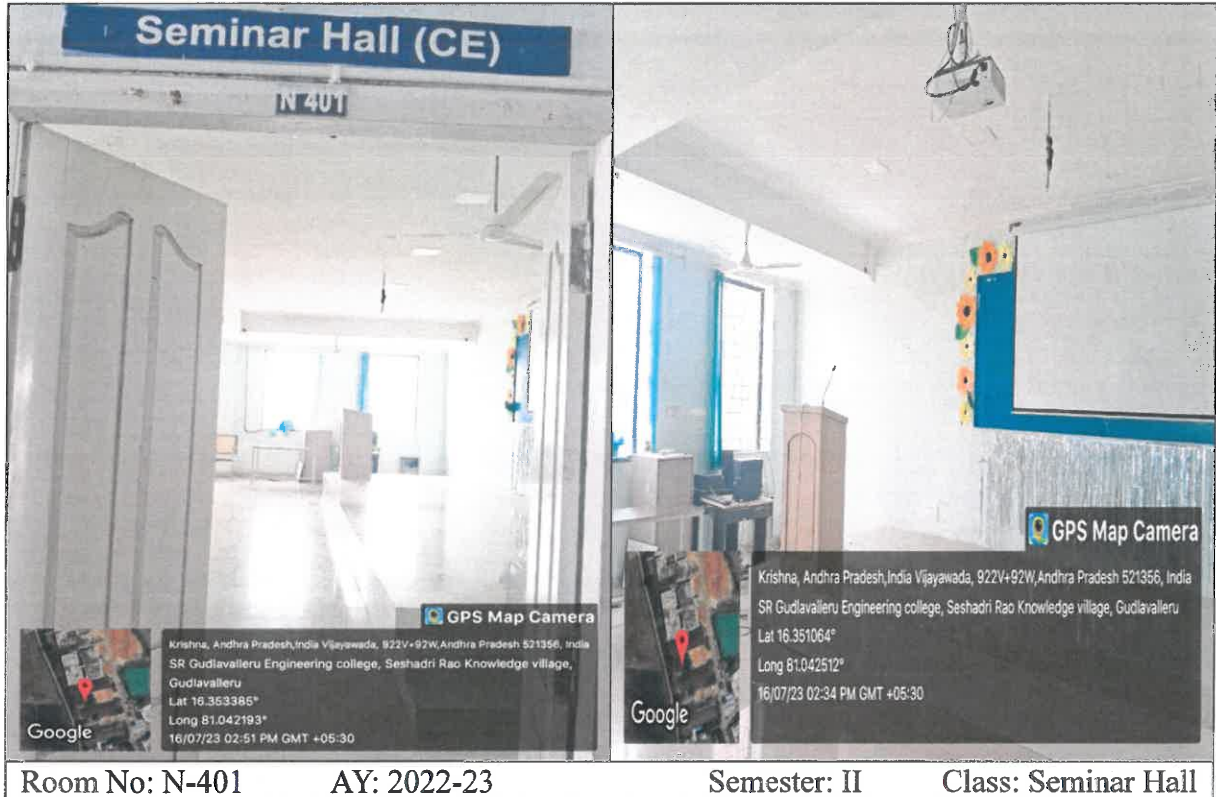

SESHADRI RAO GUDLAVALLERU ENGINEERING COLLEGE

(An Autonomous Institute with Permanent Affiliation to JNTUK, Kakinada)

Seshadri Rao Knowledge Village, GUDLAVALLERU-521 356, Krishna District, A.P., India

(Approved by AICTE, New Delhi and Permitted by A.P. State Government)

Accredited by NAAC

Phone Nos. 08674-273737, 273888, Mobile: +91 9848779121 Fax No. 08674-273957

E-mail: principal@gecgudlavalleru.ac.in, office@gecgudlavalleru.ac.in, Web: www.gecgudlavalleru.ac.in

IQAC
IQAC

Principal
PRINCIPAL
Seshadri Rao
Gudlavalluru Engineering College
Seshadri Rao Knowledge Village
Gudlavalluru - 521 356, Krishna District, A.P.