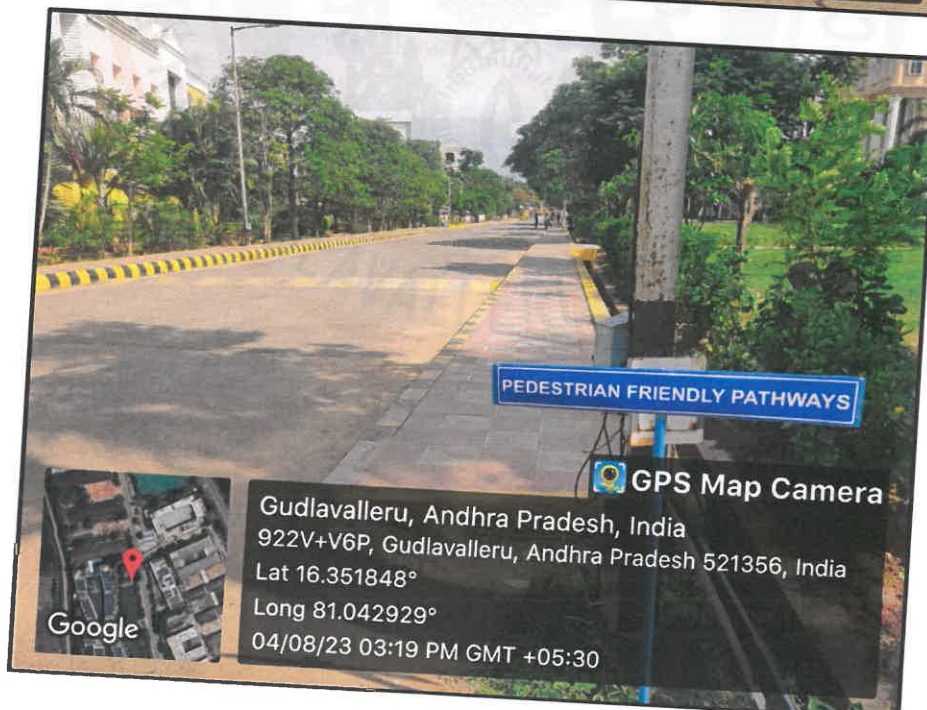

7.1.5.4 Pedestrian-friendly Pathways

V.V.R.M.
IQAC

Pedestrian Friendly Pathways

PRINCIPAL
Seshadri Rao

Gudlavalleru Engineering College
Seshadri Rao Knowledge Village
Gudlavalleru - 521 356, Krishna District, A.P.

(Sponsored by A.A.N.M. & V.V.R.S.R. Educational Society, Gudlavalleru)